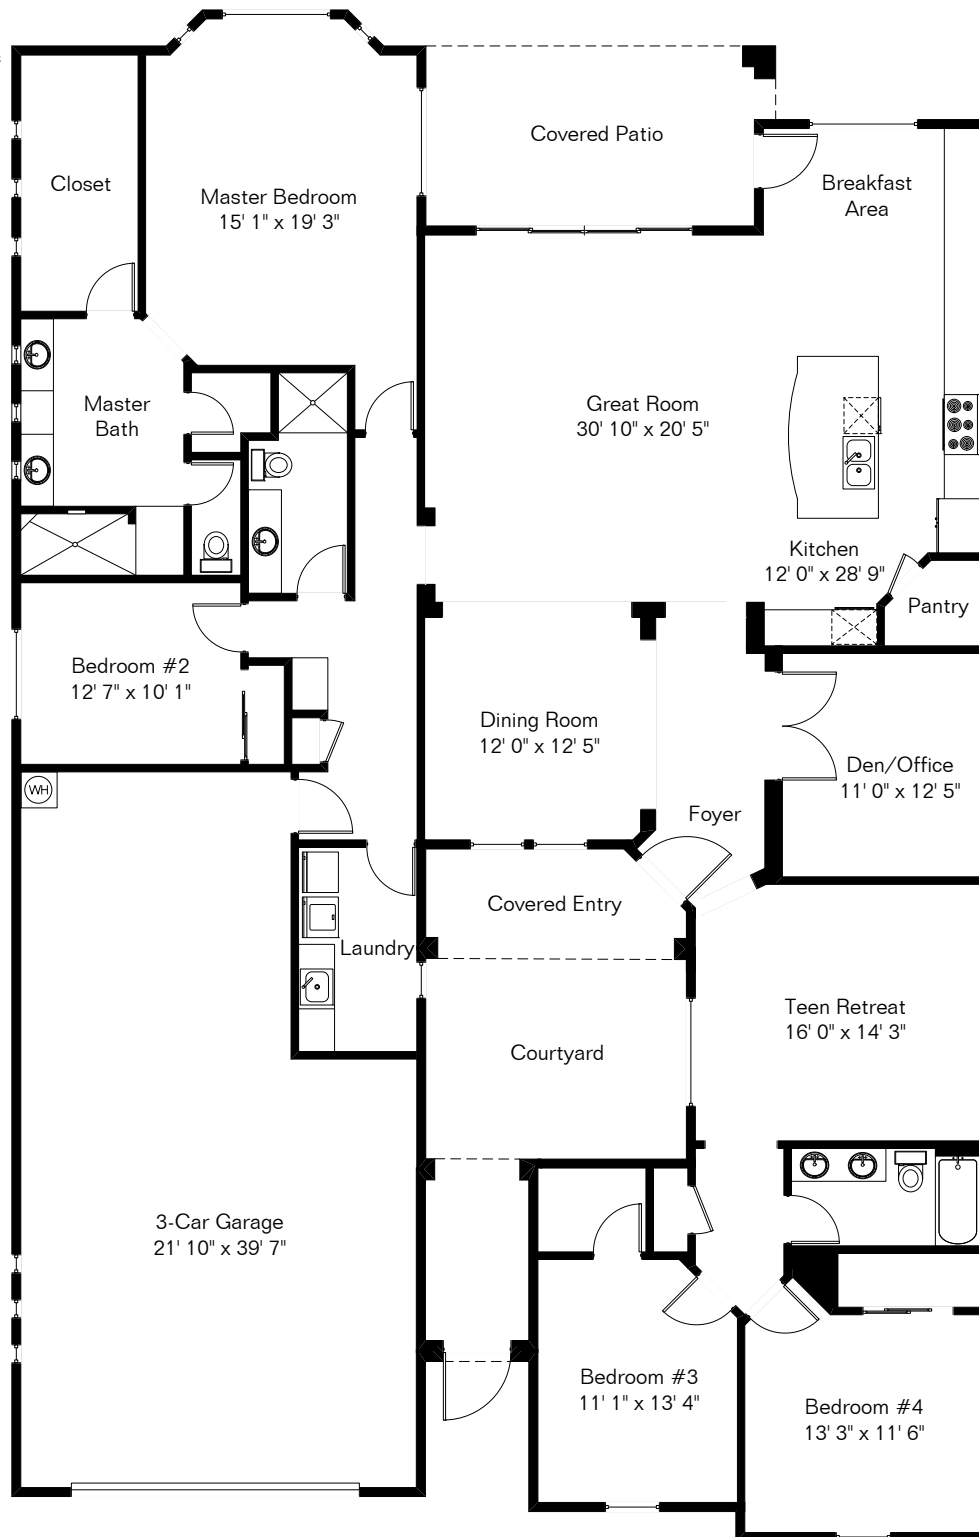

The square footages and room size information are deemed to be reliable but are not guaranteed and should be independently verified. This drawing is for marketing purposes only.

13209 N Fluffgrass Pl

Presented by Pam Treece

Long Realty Company

(520) 275-2664

Fire Place
Area

Site Visit October 2020

0 ft. 6 ft. 10 ft. 20 ft.

Copyright 2020 Floor Plans First! LLC
All Rights Reserved.

Living Area 3,049 Sq Ft
Garage 806 Sq Ft

Floor Plans First!
See the Floor Plan First!
FloorPlansFirst.com
(520) 881-1500